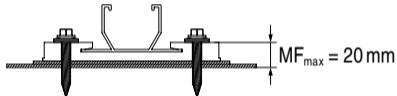

S-MS 51S 6.0x38

#2414922

Rostfrei / Inox / Stainless A2

2422498-04.2025