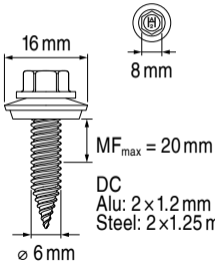

S-MS 51S 6.0x38

#2414922

Rostfrei / Inox / Stainless A2

2422498-04.2025